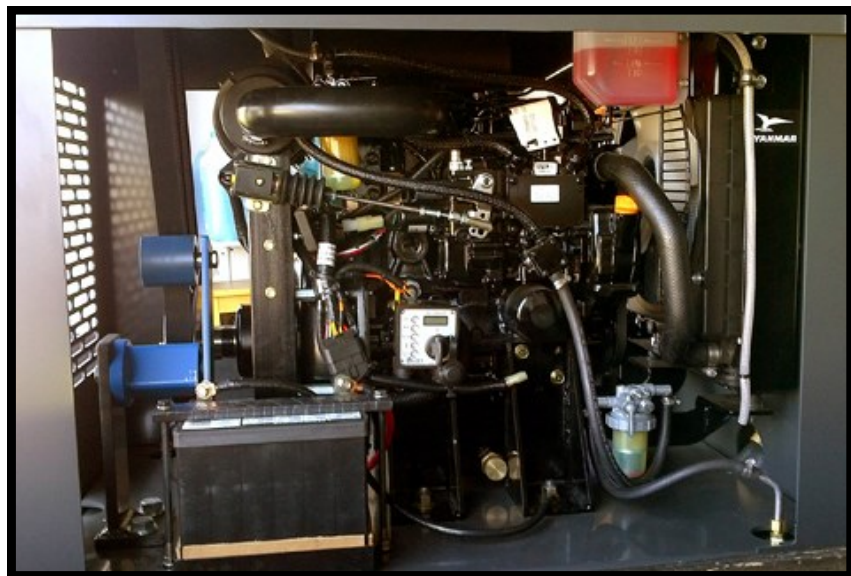

Mag Star Diesel Gen Set

GENERATOR	TS 9kW	TS 13kW	TS 15kW
DIESEL ENGINE	Kubota	Kubota	KUBOTA
	3VTNM72 AMW 23.6 HP@3600	3VTNM72 AMW 23.6 HP@3600	4 V1505- 35.5HP@3000
TIER 3 Spec	MINIMAX	MINIMAX	4 SERIES
LOFFA	Powerful First Fault Diagnostics (FFD) shuts down engine in event of engine overheat or low oil pressure.		
MC 704 Series			
Operator Display schematic			
Electric Throttle			
Remote Control mounted inside excavator's cab	Two Engine Speed Settings: Low Idle for engine warm-up and High Idle for full load.		
Bearing Supported Pulley Shaft	Double bearing design eliminates engine main bearing side-loads.		
MAGNET	Packaged with 40"	Packaged with 48"	Packaged with 57"
BOOST VOLTAGE	280 VDC all models	280 VDC all models	280 VDC all models
NOMINAL VOLTAGE	230 VDC all models	230 VDC all models	230 VDC all models
MAX. CURRENT	30 amps	57.6 amps	65 amps
RPM RANGE	2000 rpm	2400 rpm	2400 rpm
LLE DRIVE standard	Banded V-Belt, oversize pulleys with bearing supported stub shaft coupling for extended life expectancy of drive system and engine.		
CABINET SIZE	<23"W x <32" L	<23"W x <32" L	<23"W x <32" L
FUEL TANK	13 gal (57 litre) - 2 full days		
WEIGHT	910 lbs	945 lbs	1060 lbs